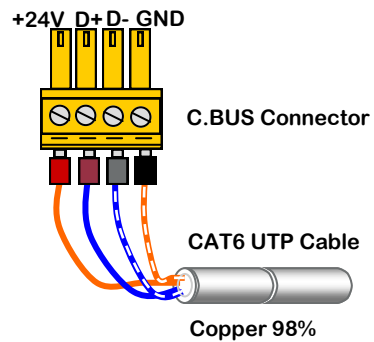

Technical data

Extra features :

Lockable IR receiver
LED (RGB) backlit buttons
Reloadable IR receiver 15m
Screw less mounting
Easy S-BUS connector tech.

Control Applications :

lighting, HVAC, security, motorized shades, music, mood and scenes, fountains, irrigation, gates, LED color, service request, panic, code entry, lifts, media equipment...etc.

Compliance

CE Mark EMC, ROHs

Total Gangs

8 Gangs

Control IO

1 x Advanced RS485 S-BUS serial port links (both train & screw link types)

Controls:

1 x Advanced RS485 S-BUS serial port links (both train & screw link types)

Operation Protection:

* BUS Rv. Polarity Protection
* BUS Short Circuit Protection

SBUS DC Supply :

24VDC with flexible tolerance between 8-32VDC. Flexible ability to add power supply as to be needed any where
Power consumption: 40mA

• Lighting • Music • Curtains • Moods • Security
• Service • Color • Drapes • Pumps • Gates

commercial

2022020400945.5

C-BUS CONNECTION

SIDE VIEW
C-BUS CONNECTION

UTP core colors

S.BUS +24V		orange
S.BUS GND		w/orange
S.BUS D+		blue
S.BUS D-		w/blue
Spare		green
Spare		w/green
Spare +12v		brown
Spare -12V		W/brown