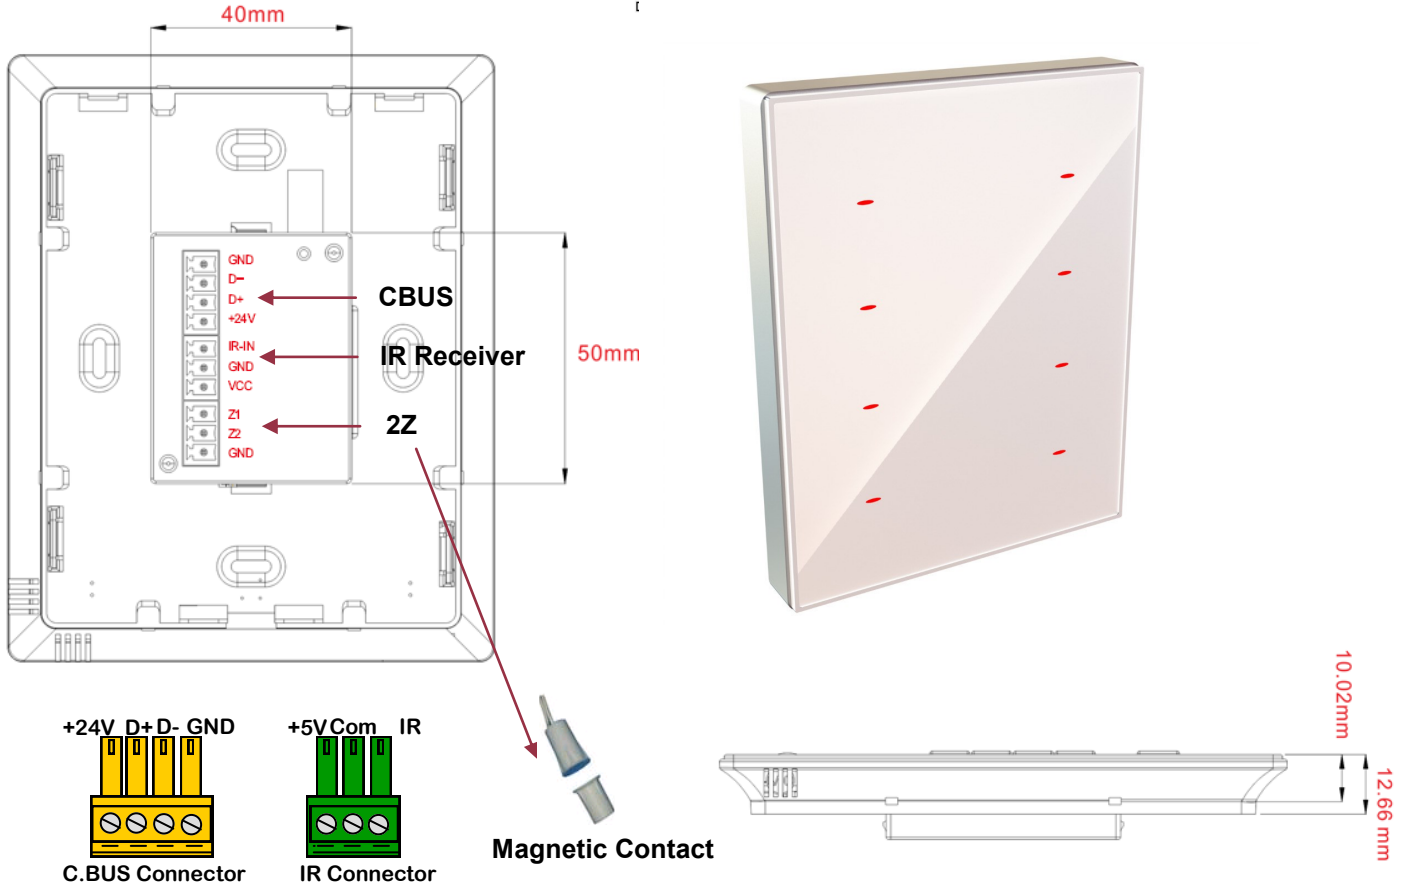

Compliance

CE Mark EMC, ROHs

Total Gangs

8 Gangs

Control IO

1 x Advanced RS485 S-BUS serial port links (both train & screw link types)

Controls:

1 x Advanced RS485 S-BUS serial port links (both train & screw link types)

Operation Protection:

* BUS Rv. Polarity Protection
* BUS Short Circuit Protection

SBUS DC Supply :

24VDC with flexible tolerance between 8-32VDC. Flexible ability to add power supply as to be needed any where
Power consumption: 40mA

Upgrade IO

1 x mini USB port (to connect to special programming board)

Operating Environment :

0o to 45oC ambient temperature
20% to 93% RH

Enclosure material

Metallic & Glass

www.smartsentido.com

Load compatibility

• Lighting • Music • Curtains • Moods • Security
• Service • Color • Drapes • Pumps • Gates

commercial

2022020400945.5

C-BUS CONNECTION

SIDE VIEW
C-BUS CONNECTION

UTP core colors

S.BUS +24V		orange
S.BUS GND		w/orange
S.BUS D+		blue
S.BUS D-		w/blue
Spare		green
Spare		w/green
Spare +12v		brown
Spare -12V		W/brown